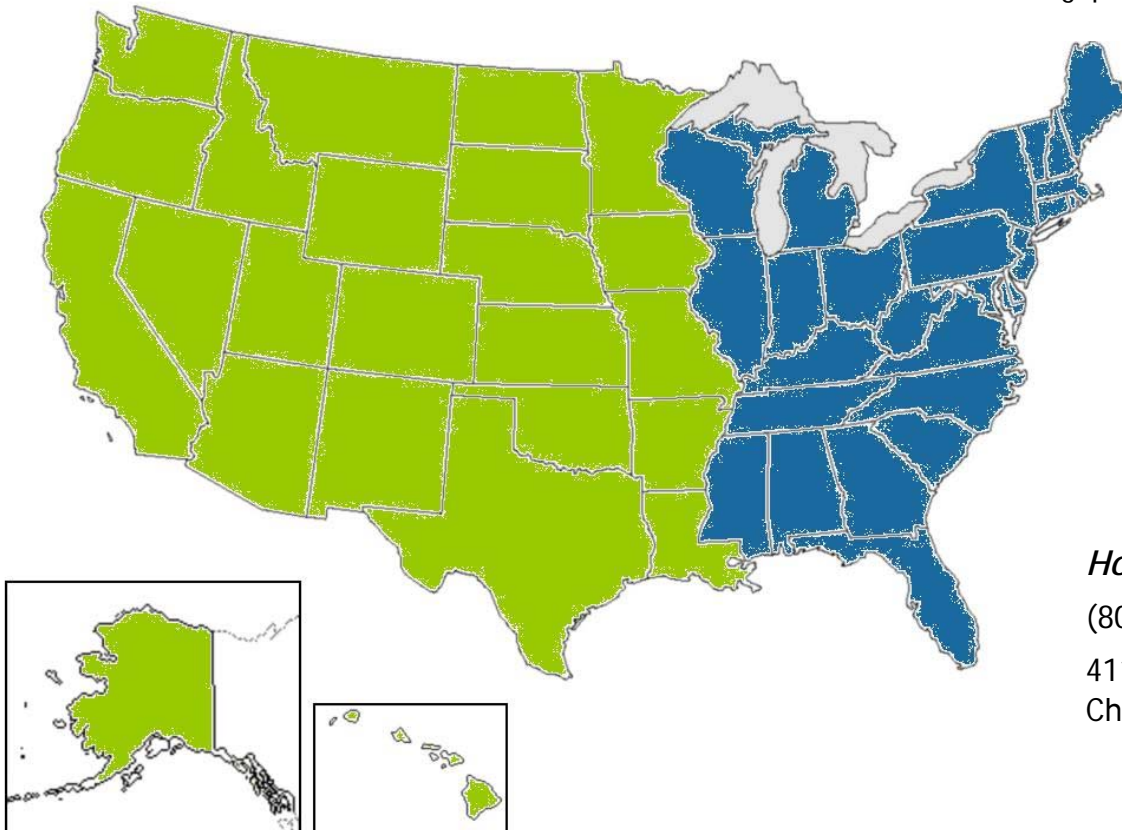

BridgePortfolio Sales Professionals

■ EASTERN

Kelly Newsome (732) 923-1323
knewsome@bridgeportfolio.com

■ WESTERN

Tim McCain (303) 888-4704
tim@bridgeportfolio.com

Home Office:

(800)610-8882 or (312)321-9139
411 N. LaSalle, Suite 400
Chicago, IL 60654